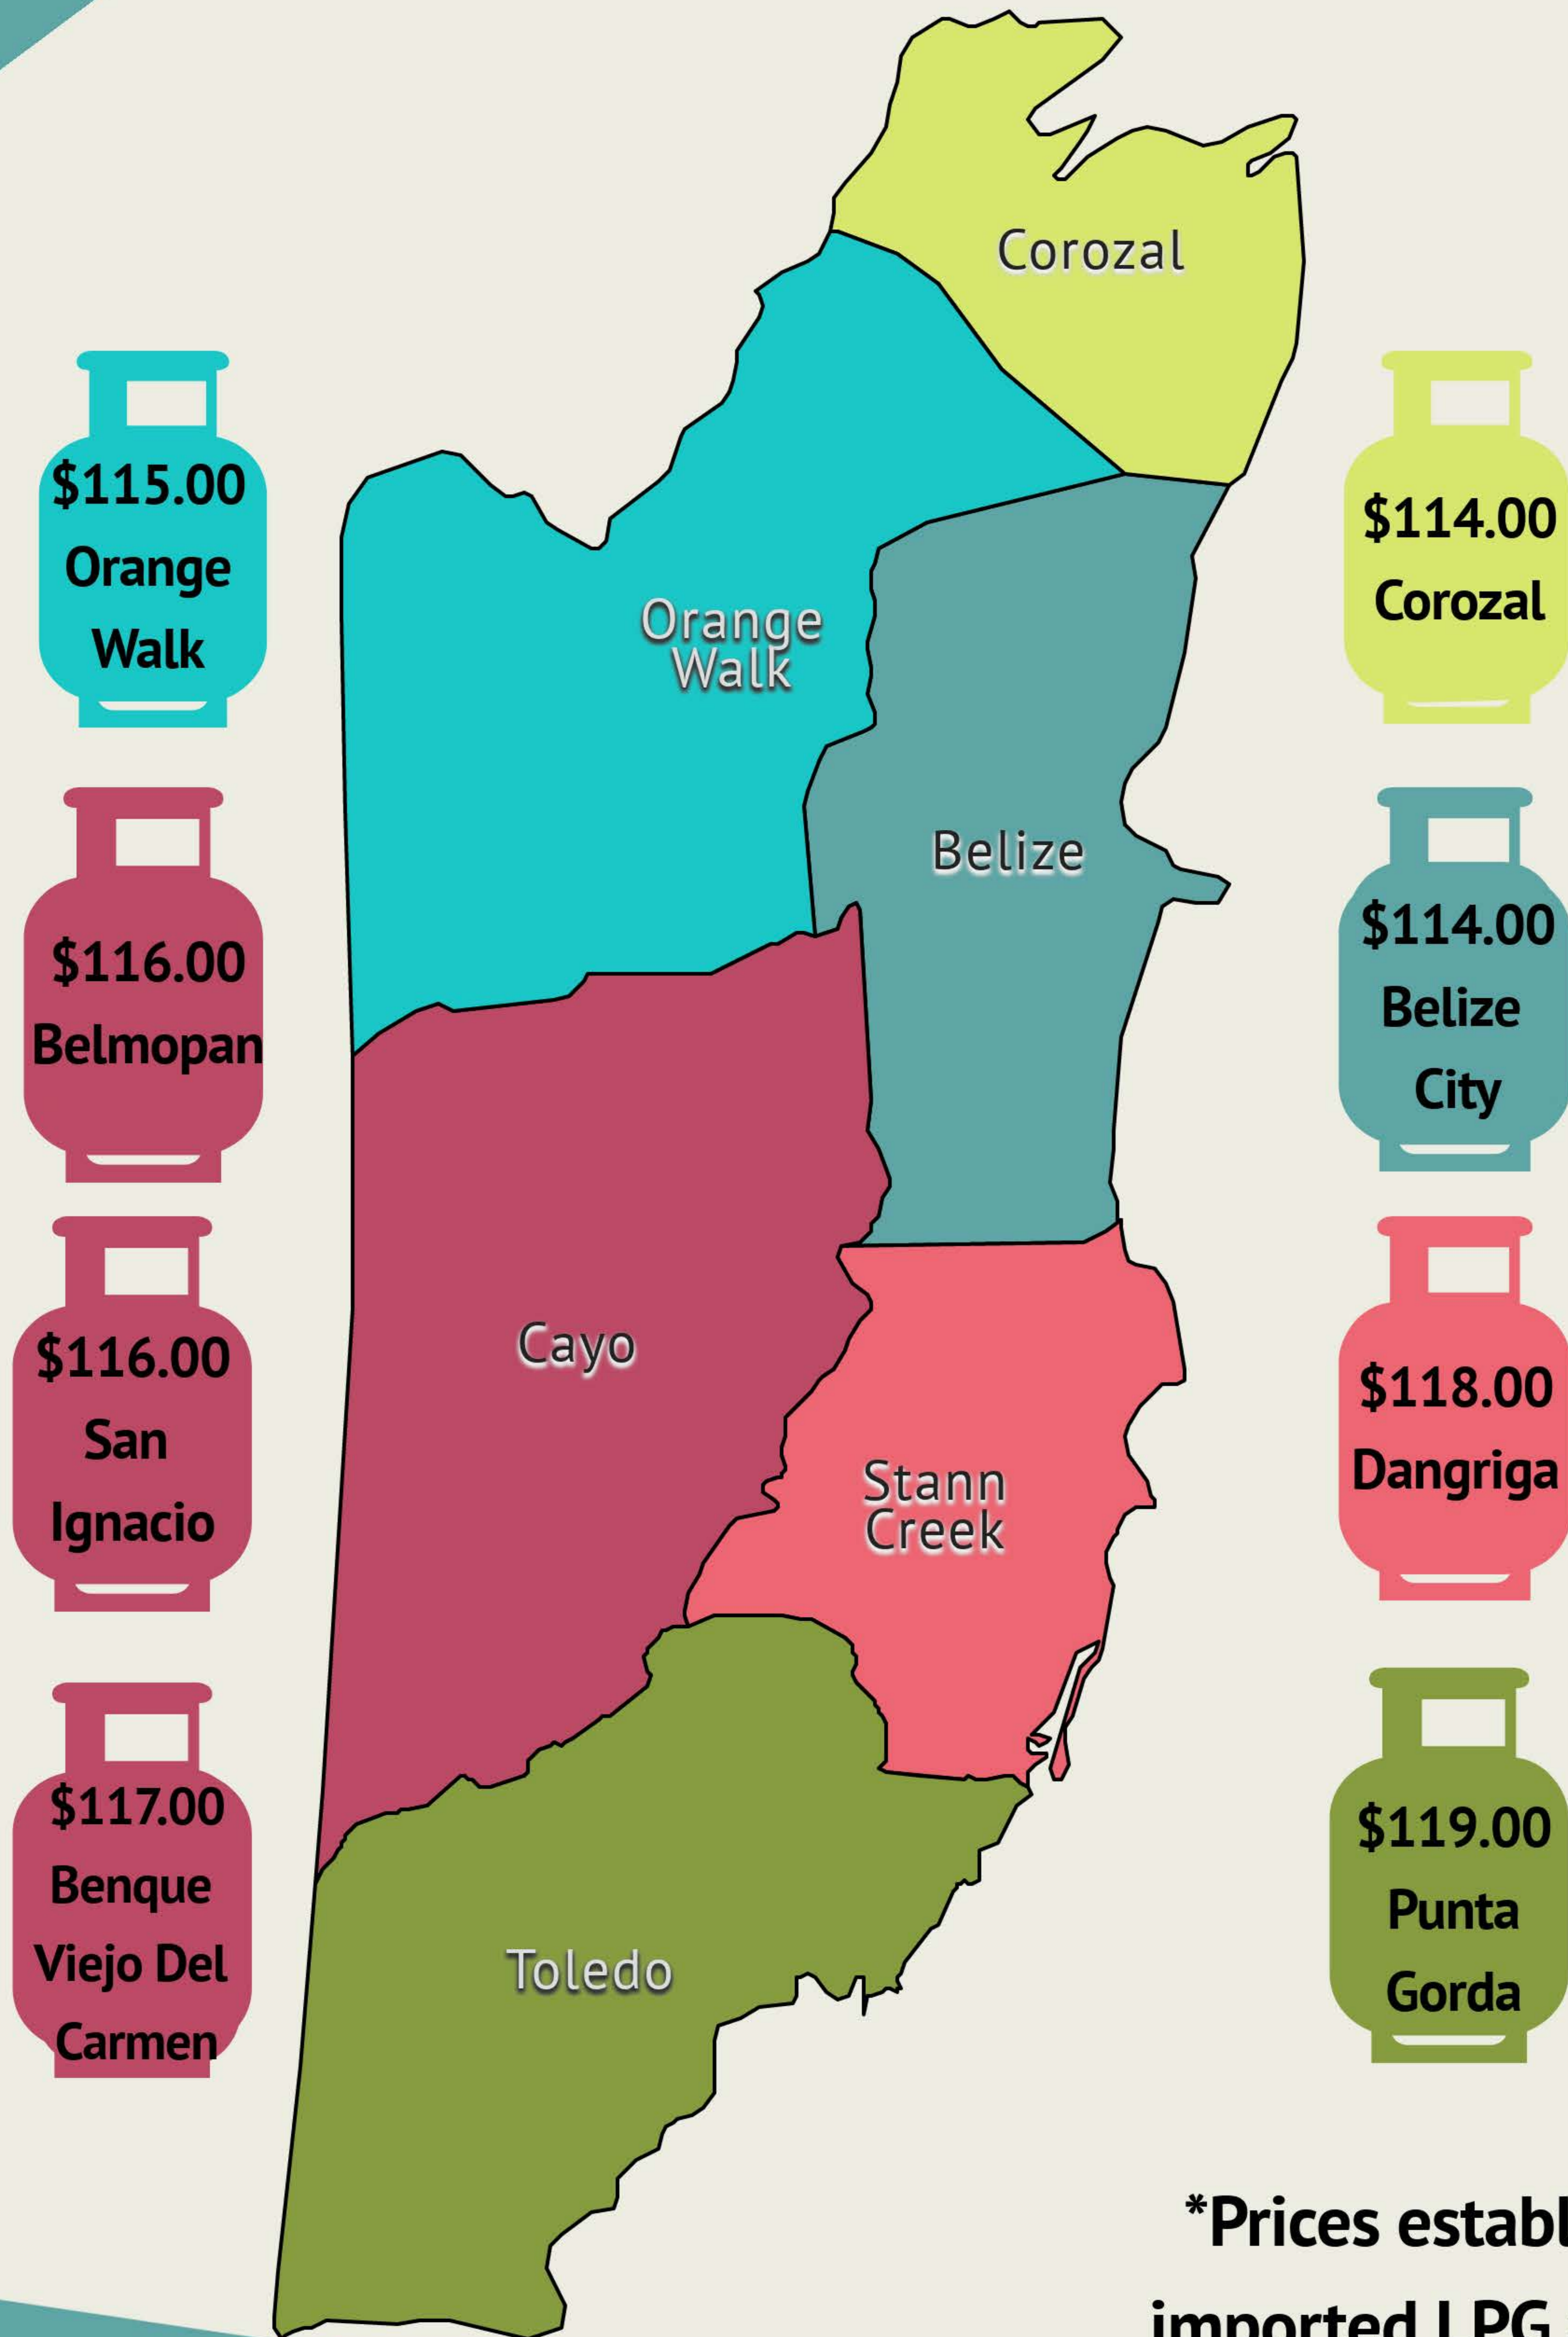

New Controlled Prices per 100 lbs. cylinder of Liquefied Petroleum Gas (LPG)

Effective Date: 06th April 2018

*Prices established for imported LPG are based on the mixtures of 70:30 (Propane: Butane)